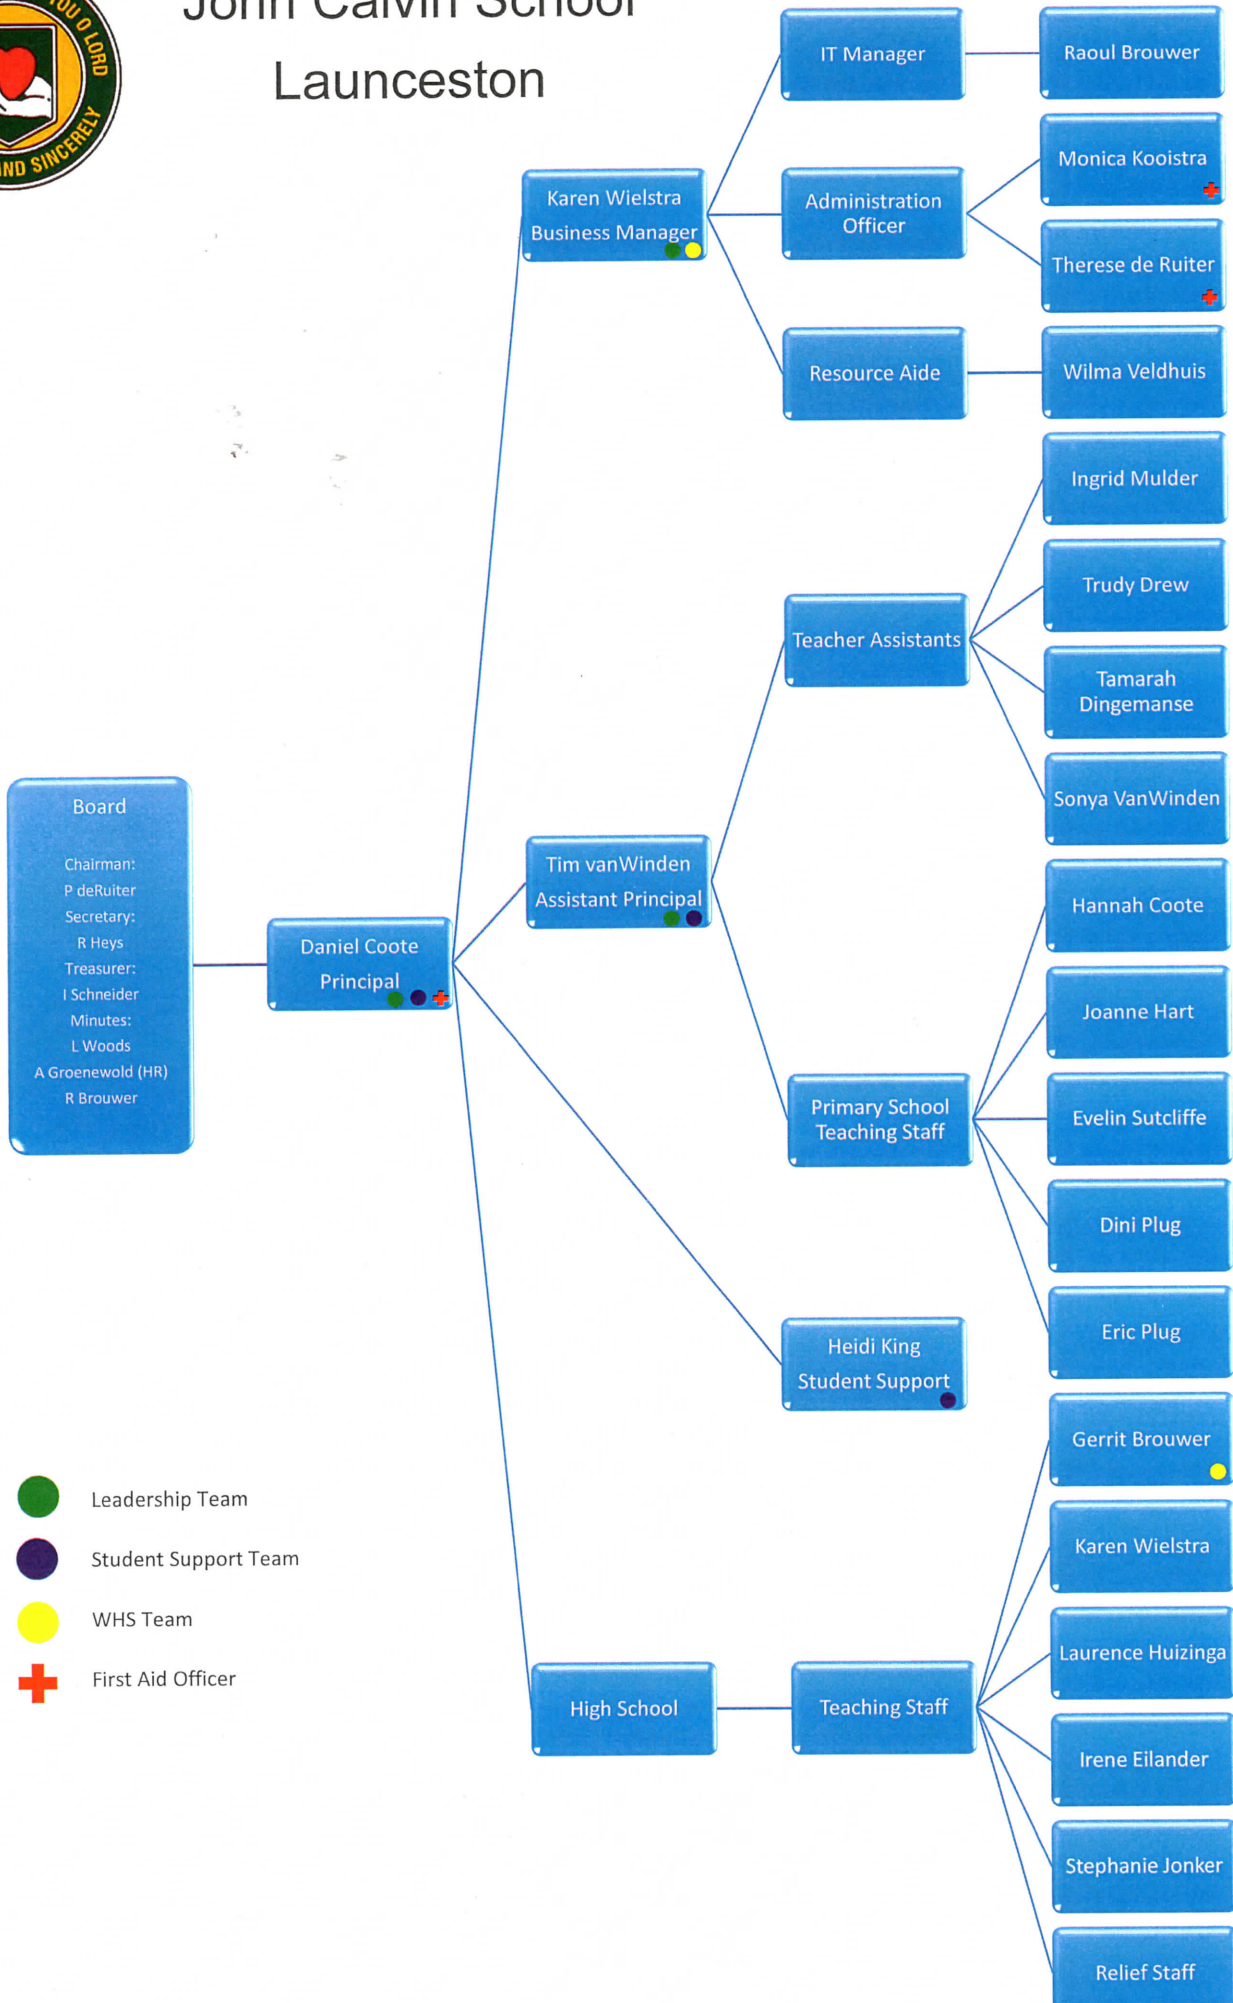

# John Calvin School Launceston

- Leadership Team
- Student Support Team
- WHS Team
- + First Aid Officer